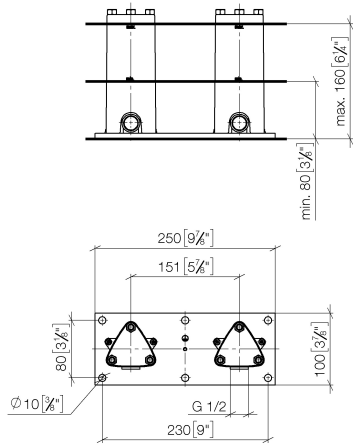

## Concealed floor mounting -

---

35 944 970 90

- stainless steel
- 2x 1/2" connection angle
- gauge 150 mm
- 2x anti-water packing
- 2x dust cover
- soundproofing
- WRAS 1911027

## Concealed floor mounting -

---

35 944 970 90

mm [inches]