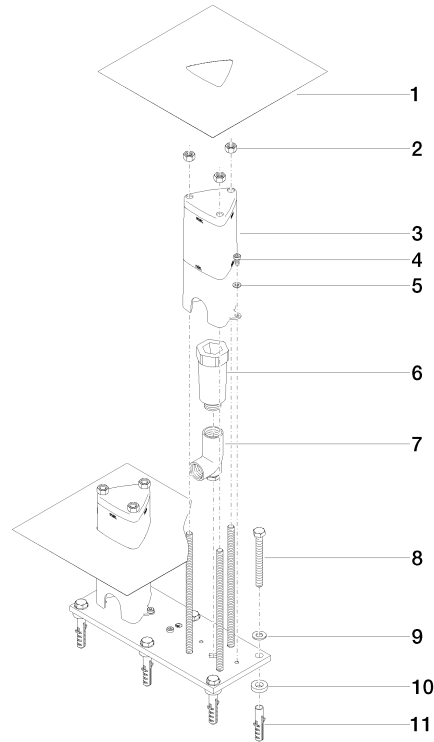

## Concealed floor mounting -

---

35 944 970 90

- stainless steel
- 2x 1/2" connection angle
- gauge 150 mm
- 2x anti-water packing
- 2x dust cover
- soundproofing
- WRAS 1911027

## Concealed floor mounting -

---

35 944 970 90

mm [inches]

## Certificates

---

WRAS\_1911027.

Concealed floor mounting -

35 944 970 90

Spare parts list

No.	Item Number	Name	Quantity used	Delivery time
1	09 14 03 110 90	seal	2	2
2	09 23 10 023 90	nut	3	2
3	09 21 02 127 90	cap	2	-
Spare part can no longer be ordered, please order the replacement item				
4	09 30 30 085 90	screw	5	60
5	09 30 11 048 90	disc	5	2
6	09 31 20 011 90	plug	2	2
7	09 24 02 090 90	nipple	2	2
8	09 30 31 012 90	screw	6	2
9	09 30 11 045 90	disc	6	2
10	09 14 05 052 90	seal	6	60
11	09 30 35 003 90	plug	6	2